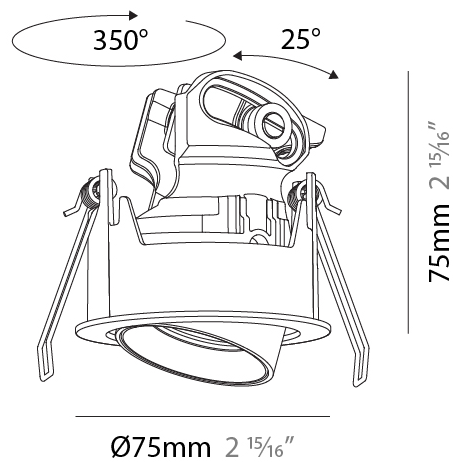

PHYSICAL

Shape: Round
Diameter (mm): 75
Diameter (in): 2 15/16
Height (mm): 75
Height (in): 2 15/16
Ceiling Thickness (mm): 1 - 25
Ceiling Thickness (in): 1/16 - 1
Min. Recessing Depth (mm): 85
Min. Recessing Depth (in): 3 3/8
Light Distribution: Downlight
Fixture Finish: [SSR / BKV / CWI / CRY / HAB / UFT / ITA / RUA / FTG / MYG / LOD / PUS / FRO / FUP / KIA / POP / BLS / SPG / MEY / GOH / GUM / CHC / COM / ABZ / JAG / OBR / MOS / ROR](#)
Fixture Material: Aluminum
Cut-out Measurements: D. 68mm / 2 11/16"
Upon Request: Unique Sizes Unique Ceiling Thickness

ELECTRICAL

Lamp Type: LED (Zhaga Standard)
Input Wattage (W): 11
Total Output Wattage (W): 10
Dimming: Tri-Mode (Non-Dimming and Phase Dimming (120Vac only) and 0-10V Dimming)
Driver Included: No
Driver Location: Recessed Housing
Driver Type: Constant Current - 120Vac
Driver Class: Class 2
Housing: See Components
Input Voltage (V): 120 - 277
Constant Current (MA): 500

LED

Number of LEDs: 1
Color Temperature (°K): [2700 / 3000 / 3500 / 4000](#)
Max. Delivered Lumen (lm): 812 / 860 / 892 / 911
Nominal Lumen (lm): 1141 / 1194 / 1238 / 1266
CRI: >90 CRI
Lamp Life (hrs): 50000

OPTICAL

Reflector°: [22 / 38 / 48](#)
Adjustability: Rotational 350° / Tilt 25°
Upon Request: Special Beam Angles

RATINGS AND CERTIFICATIONS

Certified By: Certified for North American Standards
IP rating: IP40