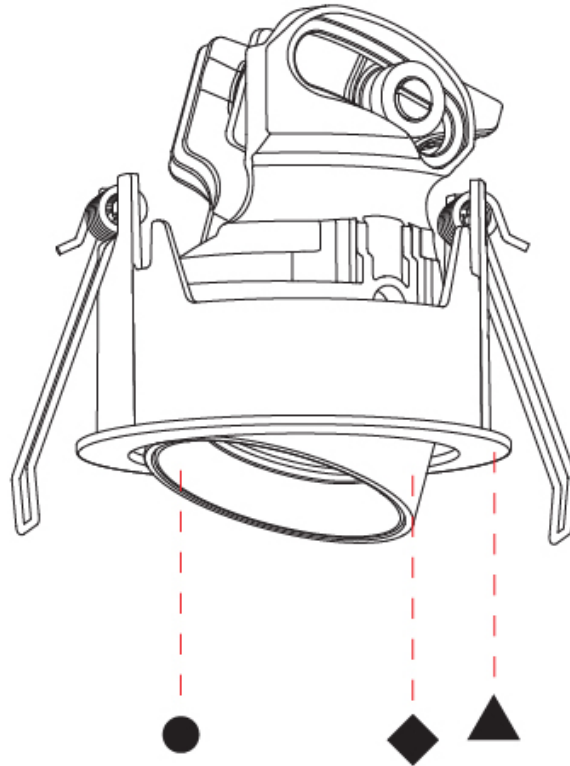

INVADER COMPACT ADJUSTABLE RECESSED

A35813-

PROJECT

TYPE

SPECIFIER

QUANTITY

DATE

A