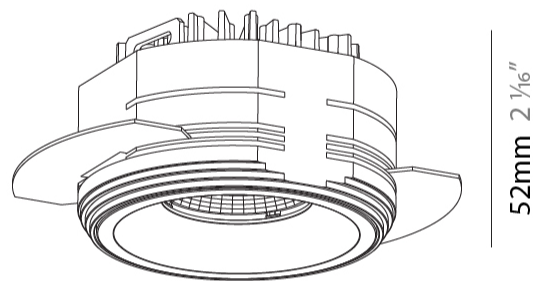

PHYSICAL

Shape: Round
Diameter (mm): 75
Diameter (in): 2 15/16
Height (mm): 52
Height (in): 2 1/16
Ceiling Thickness (mm): 10 / 12.5 / 15 / 25
Ceiling Thickness (in): 3/8 or 1/2 or 9/16 or 1
Min. Recessing Depth (mm): 60
Min. Recessing Depth (in): 2 3/8
Light Distribution: Downlight
Fixture Finish: SSR / BKV / CWI / CRY / HAB / UFT / ITA / RUA / FTG / MYG / LOD / PUS / FRO / FUP / KIA / POP / BLS / SPG / MEY / GOH / GUM / CHC / COM / ABZ / JAG / OBR / MOS / ROR
Fixture Material: Aluminum
Cut-out Measurements: D. 86mm / 3 3/8"
Upon Request: Unique Sizes Unique Ceiling Thickness

ELECTRICAL

Lamp Type: LED (Zhaga Standard)
Input Wattage (W): 12
Total Output Wattage (W): 10.9
Dimming: Tri-Mode (Non-Dimming and Phase Dimming (120Vac only) and 0-10V Dimming)
Driver Included: No
Driver Location: Recessed Housing
Driver Type: Constant Current - 120Vac
Driver Class: Class 2
Housing: See components
Input Voltage (V): 120 - 277
Constant Current (MA): 500mA

LED

Number of LEDs: 1
Color Temperature (°K): 2700 / 3000 / 3500 / 4000
Max. Delivered Lumen (lm): 1012 / 1059 / 1089 / 1123
Nominal Lumen (lm): 1141 / 1195 / 1123 / 1266
CRI: >90 CRI
Lamp Life (hrs): 50000

OPTICAL

Reflector°: 18 / 36 / 56
Upon Request: Special Beam Angles

RATINGS AND CERTIFICATIONS

Certified By: Certified for North American Standards
IP rating: IP44

Ø75mm 2 15/16"

Ø85mm 3 3/8"