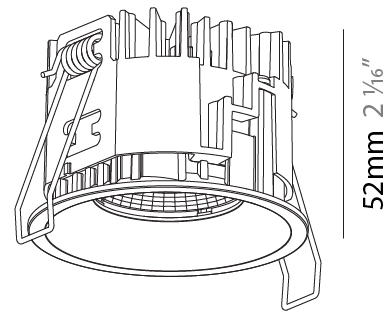

GENERAL

Series: Invader Compact
Subseries: Invader Compact
Brand: Prolicht
Division: Architectural
Mounting Type: Recessed
Mounting Location: Ceiling
Subcategory: Downlight

PHYSICAL

Shape: Round
Diameter (mm): 75
Diameter (in): 2 15/16
Height (mm): 52
Height (in): 2 1/16
Ceiling Thickness (mm): 1 - 25
Ceiling Thickness (in): 1/16 - 1
Min. Recessing Depth (mm): 55
Min. Recessing Depth (in): 2 3/16
Light Distribution: Downlight
Fixture Finish: SSR / BKV / CWI / CRY / HAB / UFT / ITA / RUA / FTG / MYG / LOD / PUS / FRO / FUP / KIA / POP / BLS / SPG / MEY / GOH / GUM / CHC / COM / ABZ / JAG / OBR / MOS / ROR
Fixture Material: Aluminum
Cut-out Measurements: D. 68mm / 2 11/16"

ELECTRICAL

Lamp Type: LED (Zhaga Standard)
Input Wattage (W): 12
Total Output Wattage (W): 9
Dimming: Tri-Mode (Non-Dimming and Phase Dimming (120Vac only) and 0-10V Dimming)
Driver Included: No
Driver Location: Recessed Housing
Driver Type: Constant Current - 120Vac
Driver Class: Class 2
Housing: See components
Input Voltage (V): 120 - 277
Constant Current (MA): 500mA

LED

Number of LEDs: 1
Color Temperature (°K): 2700 / 3000 / 3500 / 4000
Max. Delivered Lumen (lm): 1012 / 1059 / 1098 / 1123
Nominal Lumen (lm): 1141 / 1194 / 1238 / 1266
CRI: >90 CRI
Lamp Life (hrs): 50000

OPTICAL

Reflector°: 18 / 36 / 56

RATINGS AND CERTIFICATIONS

Certified By: Certified for North American Standards
IP rating: IP44

Ø75mm 2 15/16"